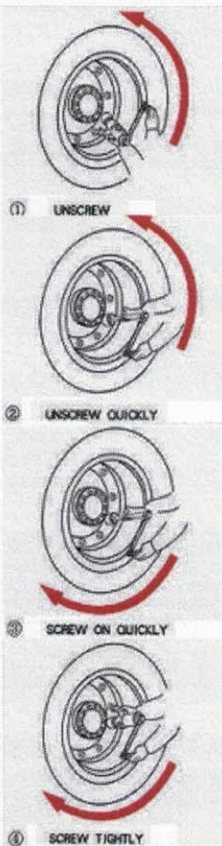

## MATERIAAL WIELMOER OUTIL ECROU WHEELWRENCH

27,5 €

### Description

Wheelwrench 32-33mm

ETTP Ref.

BOASTEP/32-33MM

Put the sleeve onto the square head of the handle end and the rocking bar on the other end.

When the sleeve is put on the nut to be disassembled or fastened, pay attention to the direction of loosening and tightening. Roll the rocking bar so that the handle is against the side of another bolt tightly.

After the nut is unscrewed, use the long bar to disassemble quickly.

In the same way, use the long bar to screw on quickly and then screw tightly with the labor saving wrench.