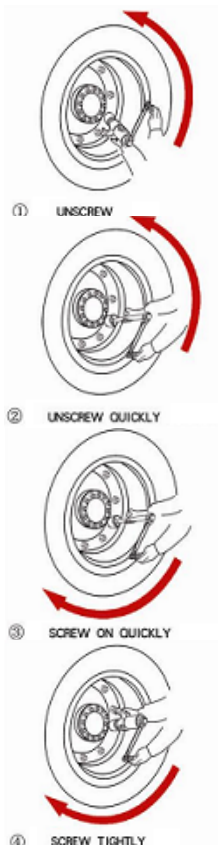

EUROPEAN TRUCK TRAILER PARTS BVBA

Liebeekstraat 13
8800 ROESELARE
BELGIUM

Tel.: +32 51 26 49 90
Fax: +32 51 26 49 91
Btw: BE 0472 930 329
info@ettp.be
www.ettp.be

WHEELWRENCH

Description

Wheelwrench 32-33mm

ETTP Ref.

BOASTEP/32-33MM

Put the sleeve onto the square head of the handle end and the rocking bar on the other end.

When the sleeve is put on the nut to be disassembled or fastened, pay attention to the direction of loosening and tightening. Roll the rocking bar so that the handle is against the side of another bolt tightly.

After the nut is unscrewed, use the long bar to disassemble quickly.

In the same way, use the long bar to screw on quickly and then screw tightly with the labor saving wrench.