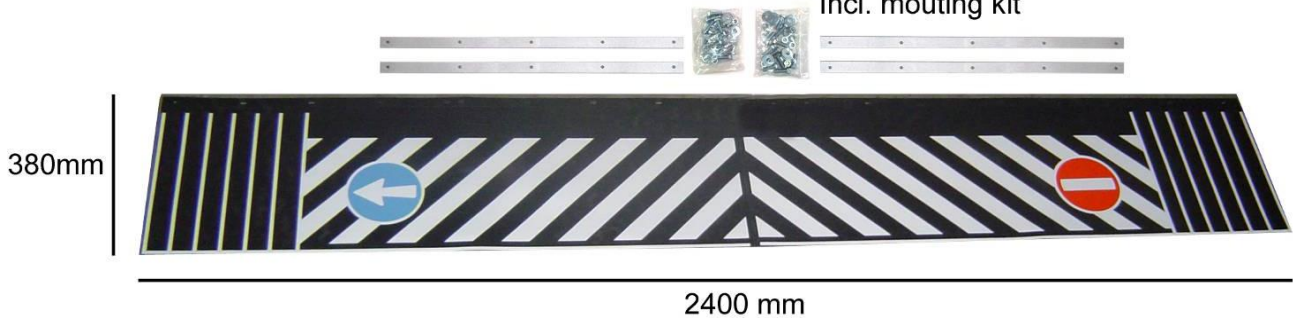

EUROPEAN TRUCK TRAILER PARTS BVBA

Liebeekstraat 13
8800 ROESELARE
BELGIUM

Tel.: +32 51 26 49 90
Fax: +32 51 26 49 91
Btw: BE 0472 930 329
info@ettp.be
www.ettp.be

SPLASH GUARDS

Description

- Splash guard, DAF embossed
- Splash guard, Volvo embossed
- Splash guard, Scania embossed
- Splash guard, Mercedes Benz embossed
- Splash guard, Renault embossed
- Splash guard, MAN embossed
- Splash guard, Iveco embossed

- ETTP Ref. SPL6040DAF
- SPL6040VOL
- SPL6040SCA
- SPL6040MER
- SPL6040RVI
- SPL6040MAN
- SPL6040IVE

Incl. mouting kit

Description

Splash guard for trailer, 2400 x 380

ETTP Ref. SPL2400380