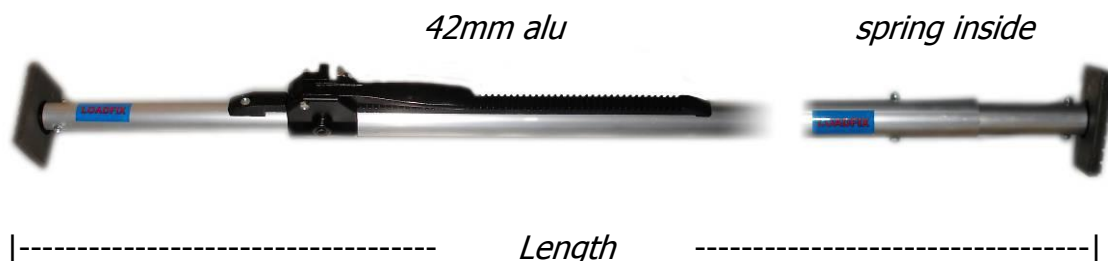

EUROPEAN TRUCK TRAILER PARTS BVBA

Liebeekstraat 13
8800 ROESELARE
BELGIUM

Tel.: +32 51 26 49 90
Fax: +32 51 26 49 91
Btw: BE 0472 930 329
info@ettp.be
www.ettp.be

FIXING YOUR LOAD

Description

Shoring bar, alu. 2400 – 2700 mm. Weight, 10kg

ETTP Ref.
15160-AM

Description

Shoring bar, alu. 42mm with spring inside, Length : 2260 - 2630mm

Shoring bar, alu. 42mm with spring inside, Length : 2300 - 2960mm

ETTP Ref.

59300025300/42MM/2260-2630

59300025300/42MM/2300-2960