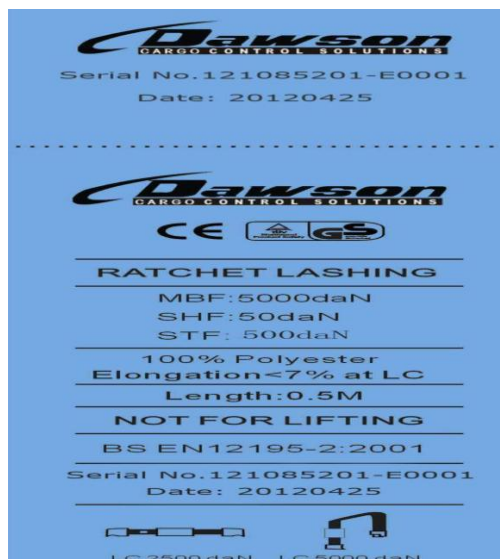

EUROPEAN TRUCK TRAILER PARTS BVBA

Liebeekstraat 13
8800 ROESELARE
BELGIUM

Tel.: +32 51 26 49 90
Fax: +32 51 26 49 91
Btw: BE 0472 930 329
info@ettp.be
www.ettp.be

FIXING YOUR LOAD

Description

Shoring bar, alu. 2400 – 2700 mm. Weight, 10kg

ETTP Ref.
15160-AM

Description

Shoring bar, alu. 42mm with spring inside, Length : 2260 - 2630mm

Shoring bar, alu. 42mm with spring inside, Length : 2300 - 2960mm

ETTP Ref.

59300025300/42MM/2260-2630

59300025300/42MM/2300-2960

FIXING YOUR LOAD

Description

Loading belt – set 9 meter, 5000kg with closed hook, according to norm EN 12195-2
Strength 2500/5000daN SHF 50daN STF 350daN

ETTP Ref.
SPS9G-EXP

PRINTED LOADING BELTS ON REQUEST

EUROPEAN TRUCK TRAILER PARTS BVBA

Liebeekstraat 13
8800 ROESELARE
BELGIUM

Tel.: +32 51 26 49 90
Fax: +32 51 26 49 91
Btw: BE 0472 930 329
info@ettp.be
www.ettp.be

ERGO SPAN SET

Description

Loading belt – ERGO set 5000kg 9meter with closed hook
2500/5000daN – SAF – 50daN / STF 500 daN