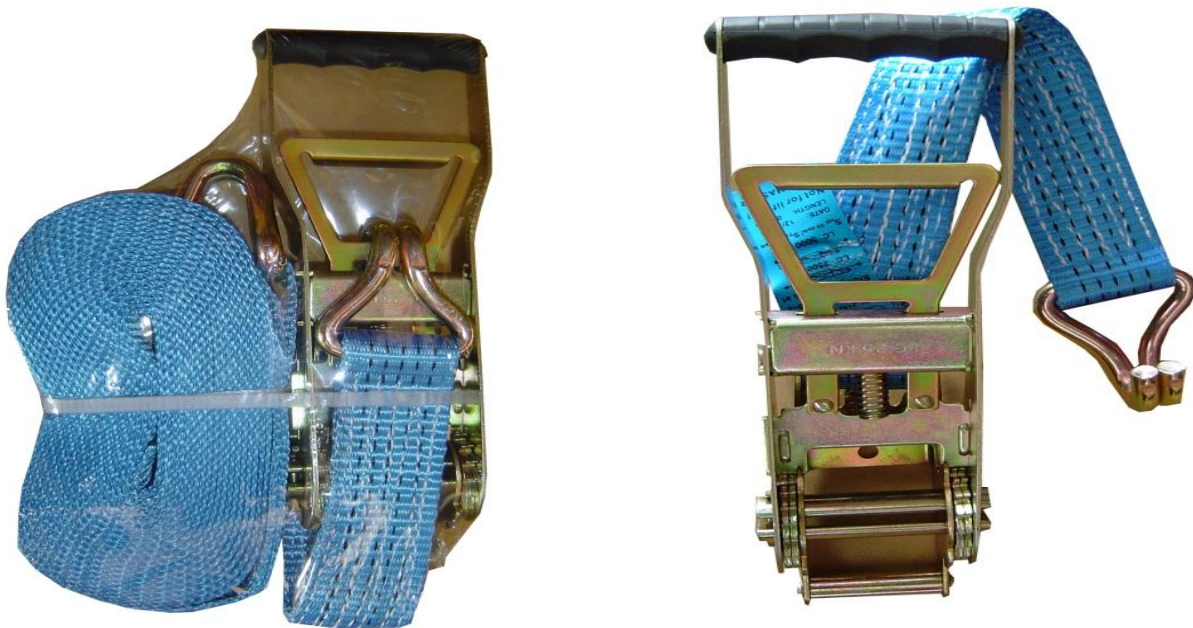

ERGO SPAN SET

Description

Loading belt – ERGO set 5000kg 9meter with closed hook
2500/5000daN – SAF – 50daN / STF 500 daN

ETTP Ref.

SPS9G-ERGO

PRINTED LOADING BELTS ON REQUEST