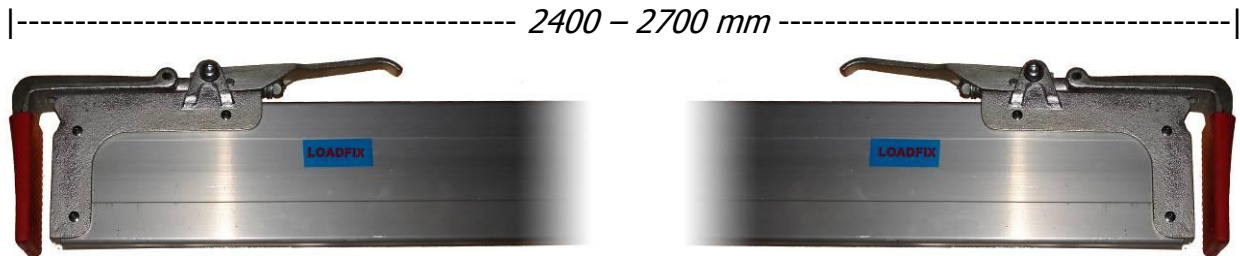

EUROPEAN TRUCK TRAILER PARTS BVBA

Liebeekstraat 13
8800 ROESELARE
BELGIUM

Tel.: +32 51 26 49 90
Fax: +32 51 26 49 91
Btw: BE 0472 930 329
info@ettp.be
www.ettp.be

FIXING YOUR LOAD

Description

Shoring bar, alu. 2400 – 2700 mm. Weight, 10kg

ETTP Ref.
15160-AM

Description

Shoring bar, alu. 42mm with spring inside, Length : 2260 - 2630mm

Shoring bar, alu. 42mm with spring inside, Length : 2300 - 2960mm

ETTP Ref.

59300025300/42MM/2260-2630

59300025300/42MM/2300-2960

FIXING YOUR LOAD

Description

Loading belt – set 9 meter, 5000kg with closed hook, according to norm EN 12195-2
Strength 2500/5000daN SHF 50daN STF 350daN

ETTP Ref.
SPS9G-EXP

PRINTED LOADING BELTS ON REQUEST