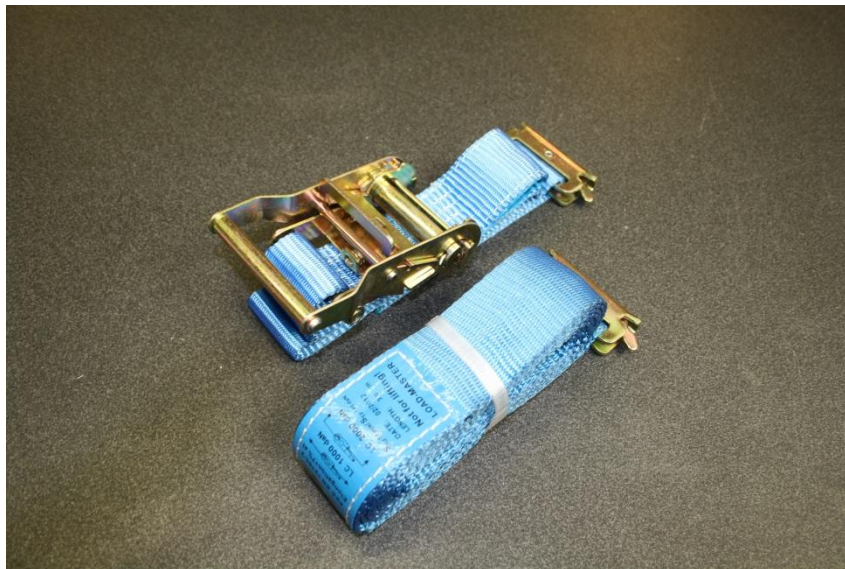

Description

Loading belt – set 1m + 3m.

Packing 20 sets per box

ETTP Ref.
SPS4-INTERNAL